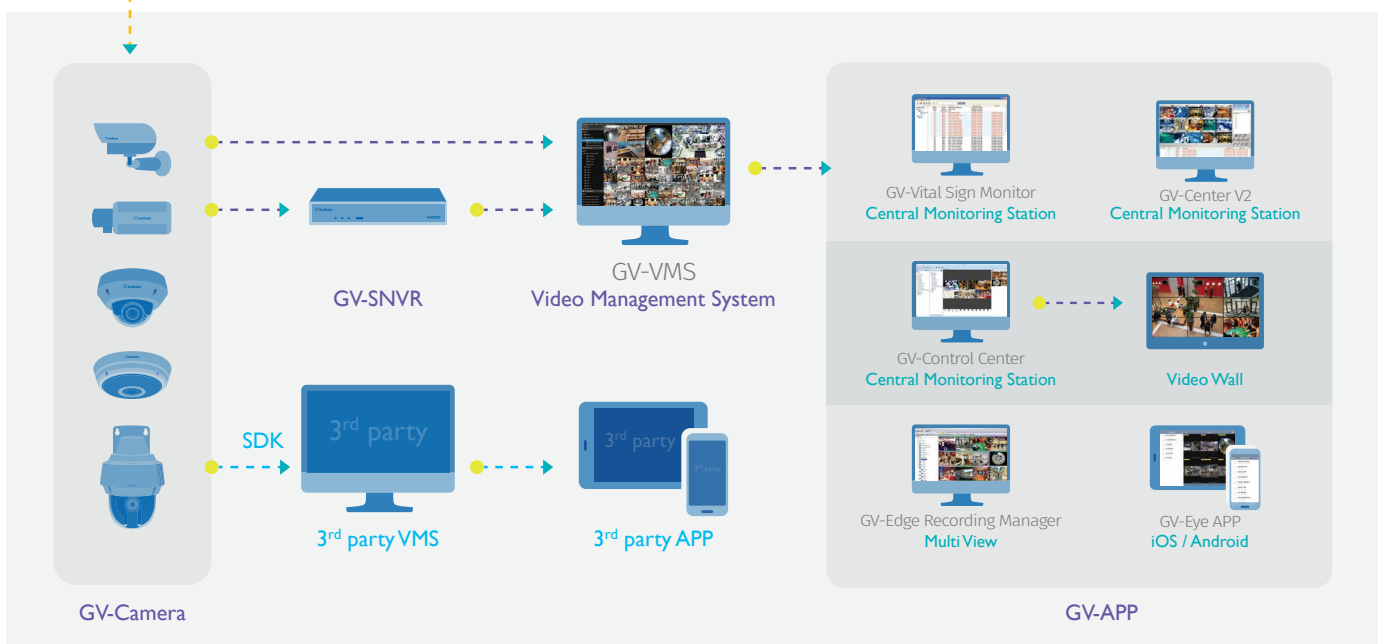

Full 360° Overview with Intuitive PTZ Detailed Zoom Control

Surround Video PTZ series feature a lineup of 2-in-1 hybrid 50 megapixel models that combine the utility of surrounding video camera with IR PTZ. Components are detachable to maximize installation flexibility.

GV-SPTZ50020/50030

GV-SV48000

+

GV-SD2723-IR/SD2733-IR

Ultra-High Resolution
Integrated four 12MP sensors for ultra-high resolution images.

Unique IR Function
Industry-first IR with up to 80m effective distance to provide clear images even in dark environments.

Full 360° Field of View
4 lenses integrated to provide 360° surround image. Ideal for large area surveillance.

High-Speed Pan / Tilt Travel
HD 1080P IR Speed Dome featuring high-speed pan/tilt travel to ensure smooth and efficient operation.

20X / 30X Optical Zoom
20x/30x zoom lens for precision auto focus.

Long IR Distance
Maximum IR distance of up to 250m to capture details in long-range targets.

Application

How It Works?