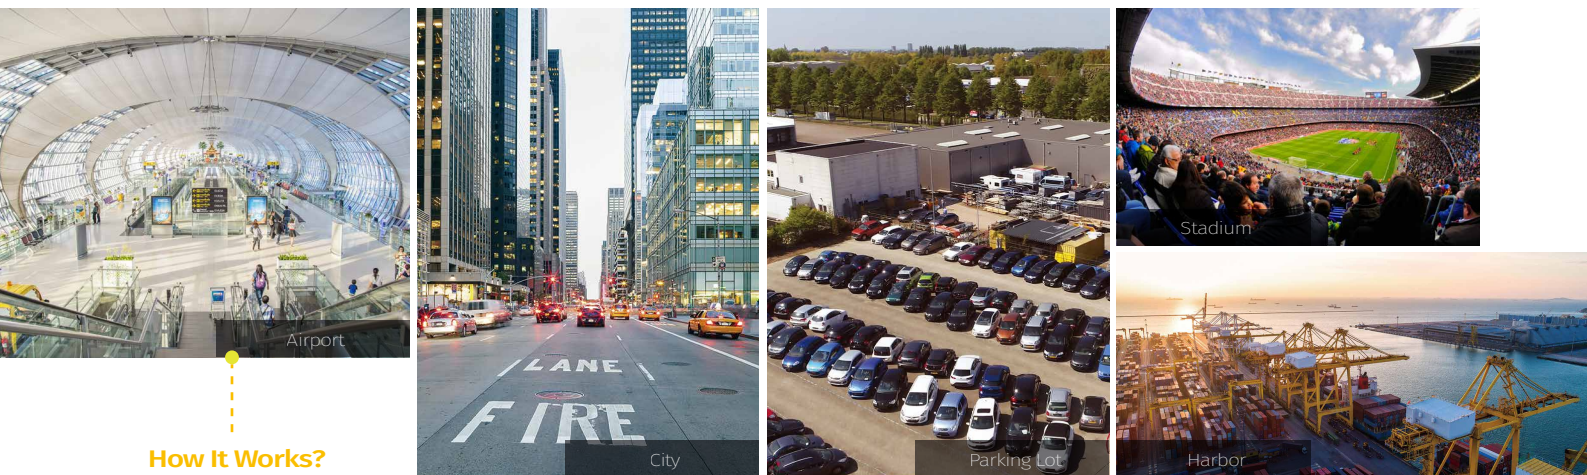

Full 360° Overview with Intuitive PTZ Detailed Zoom Control

Surround Video PTZ series feature a lineup of 2-in-1 hybrid 50 megapixel models that combine the utility of surrounding video camera with IR PTZ. Components are detachable to maximize installation flexibility.

GV-SPTZ50020/50030

GV-SV48000

+

GV-SD2723-IR/SD2733-IR

Ultra-High Resolution
Integrated four 12MP sensors for ultra-high resolution images.

Unique IR Function
Industry-first IR with up to 80m effective distance to provide clear images even in dark environments.

Full 360° Field of View
4 lenses integrated to provide 360° surround image. Ideal for large area surveillance.

High-Speed Pan / Tilt Travel
HD 1080P IR Speed Dome featuring high-speed pan/tilt travel to ensure smooth and efficient operation.

20X / 30X Optical Zoom
20x/30x zoom lens for precision auto focus.

Long IR Distance
Maximum IR distance of up to 250m to capture details in long-range targets.

Application

How It Works?