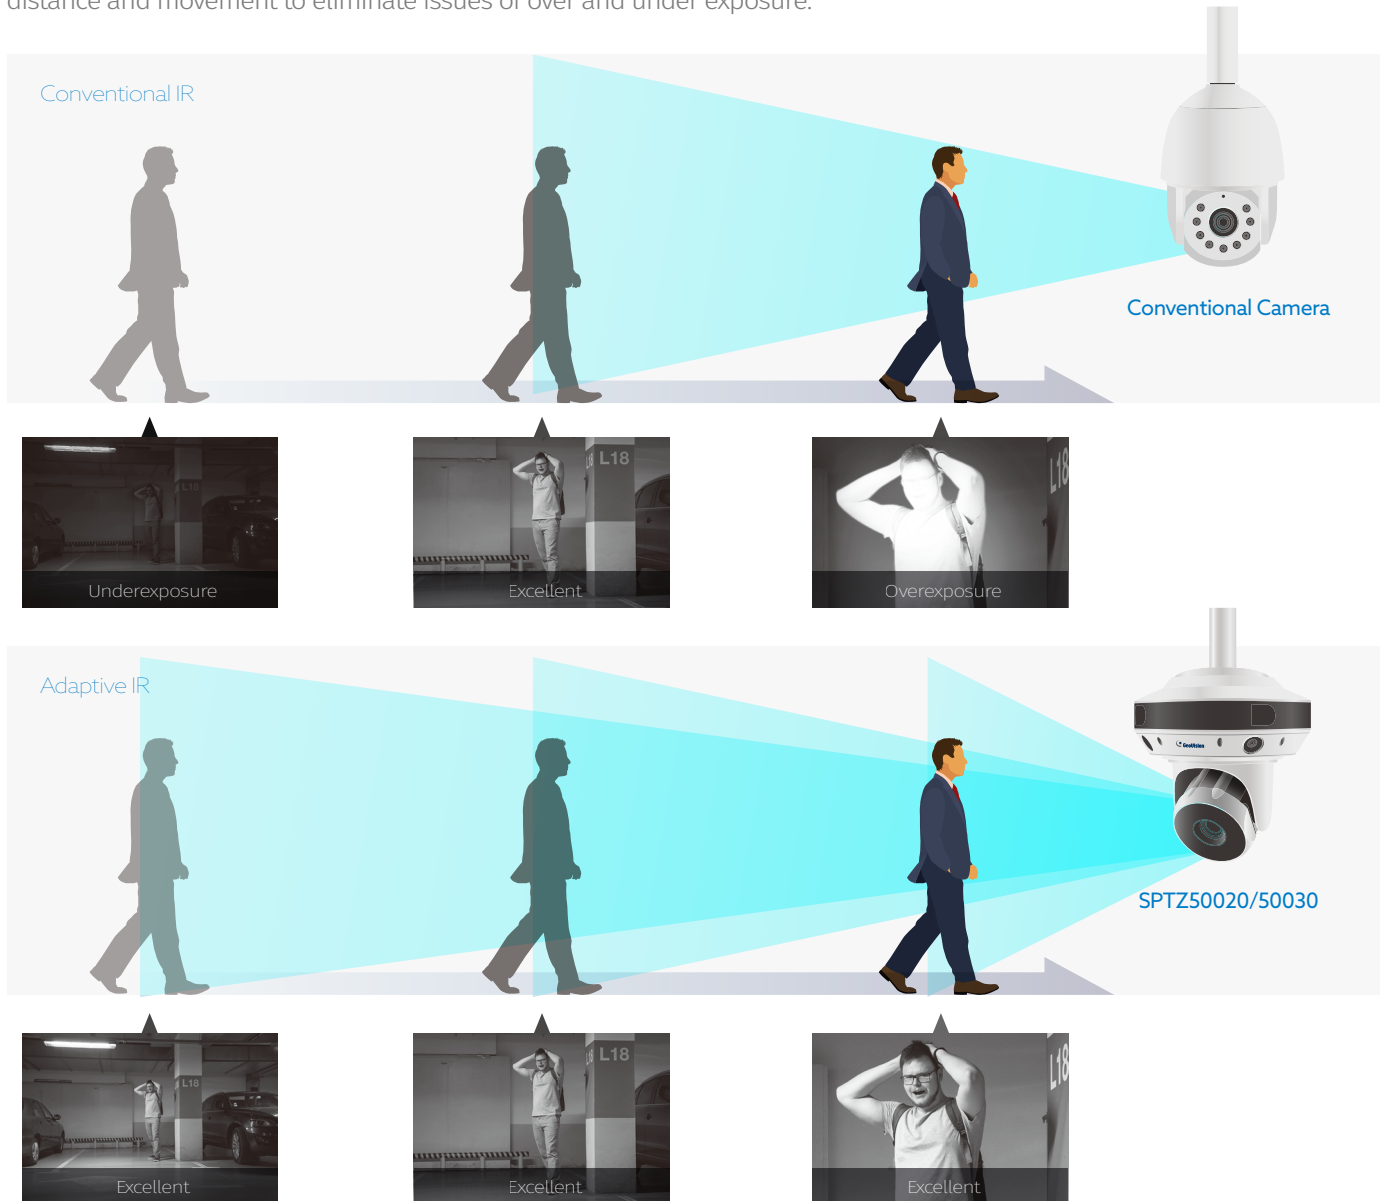

Full 360° Field of View
4 lenses integrated to provide 360° surround image. Ideal for large area surveillance.

High-Speed Pan / Tilt Travel
HD 1080P IR Speed Dome featuring high-speed pan/tilt travel to ensure smooth and efficient operation.

20X / 30X Optical Zoom
20x/30x zoom lens for precision auto focus.

Long IR Distance
Maximum IR distance of up to 250m to capture details in long-range targets.

Application

How It Works?

Adaptive IR Function

IR plays an important role in the effectiveness of a security camera in capturing details like faces and license plate in low lighting. An adaptive IR is superior to the conventional IR as it adjusts brightness and angle of exposure to adapt to target's distance and movement to eliminate issues of over and under exposure.

Intuitive PTZ Control

Surrounding video camera provides 360° monitoring for full resolution field of view without missing any details. Multiple areas of interest may be selected from the panorama screen for forensic zooming of critical details.