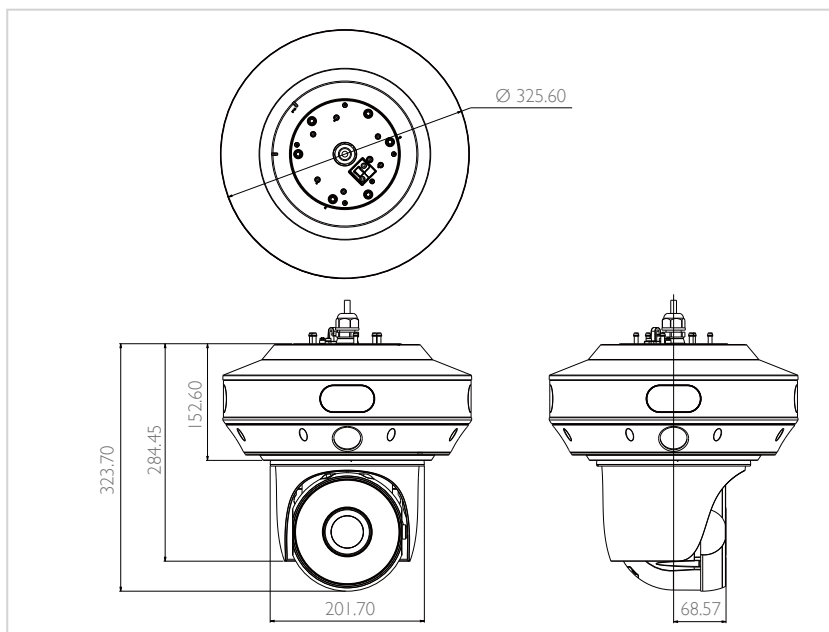

GV-SD2723-IR/SD2733-IR

2MP H.265 20x / 30x Zoom Low Lux WDR Pro IR IP Speed Dome

- 20x / 30x optical zoom lens
- 60 fps at 1920 x 1080
- Two-way audio
- -40°C ~ 50°C (-40°F ~ 122°F)
- IR distance up to 250m
- Pan travel 360° endless
- Tilt travel +110°~-110°
- Pan max. speed 0.1°~360°/Sec
- Tilt max. speed 0.1°~400°/Sec
- IP66 & IK10 for metal casing

Compact Size Design - SPTZ series feature a compact size for easy installation.

GV-SPTZ50020/50030

Mount

GV-Mount102

Straight Tube Box Mount

- Dimensions: 256 x 256 x 316 mm (10.1 x 10.1 x 12.4")
- Weight: 66 kg (14.6 lb)

GV-Mount103

Straight Tube Mount

- Dimensions: 219 x 125 x 340 mm (8.6 x 4.9 x 13.4")
- Weight: 2.2 kg (4.9 lb)

GV-Mount908-2

In-Ceiling Mounting Kit

- Dimensions: 205 x 128 x 227 mm (8.1 x 5 x 8.9")
- Weight: 3 kg (6.6 lb)

GV-Mount207

Pendant Tube

- Dimensions: 151.6 x 203.6 x 302.8 mm (5.97 x 8.02 x 11.92")
- Weight: 1.43 kg (3.15 lb)