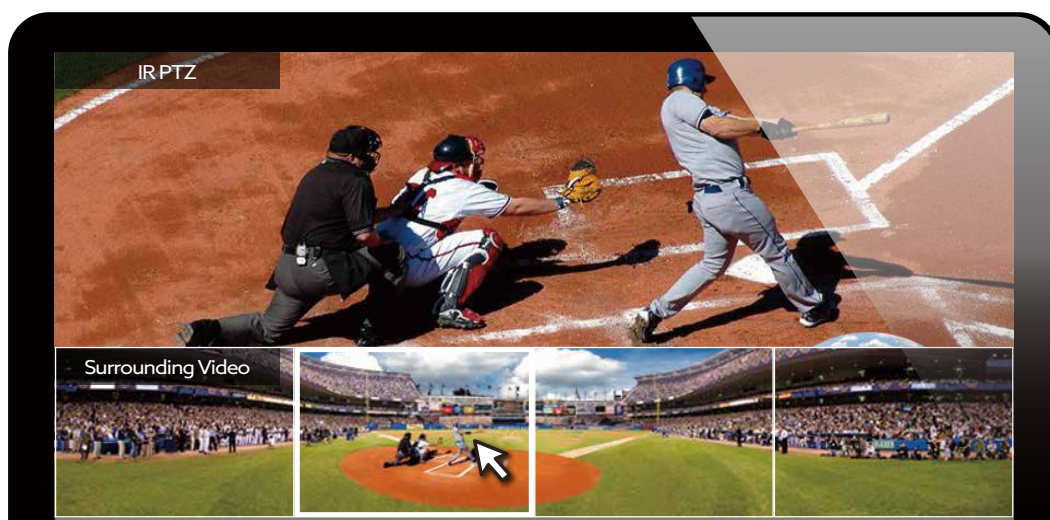

Full 360° Field of View
4 lenses integrated to provide 360° surround image. Ideal for large area surveillance.

High-Speed Pan / Tilt Travel
HD 1080P IR Speed Dome featuring high-speed pan/tilt travel to ensure smooth and efficient operation.

20X / 30X Optical Zoom
20x/30x zoom lens for precision auto focus.

Long IR Distance
Maximum IR distance of up to 250m to capture details in long-range targets.

Application

How It Works?

Adaptive IR Function

IR plays an important role in the effectiveness of a security camera in capturing details like faces and license plate in low lighting. An adaptive IR is superior to the conventional IR as it adjusts brightness and angle of exposure to adapt to target's distance and movement to eliminate issues of over and under exposure.

Intuitive PTZ Control

Surrounding video camera provides 360° monitoring for full resolution field of view without missing any details. Multiple areas of interest may be selected from the panorama screen for forensic zooming of critical details.